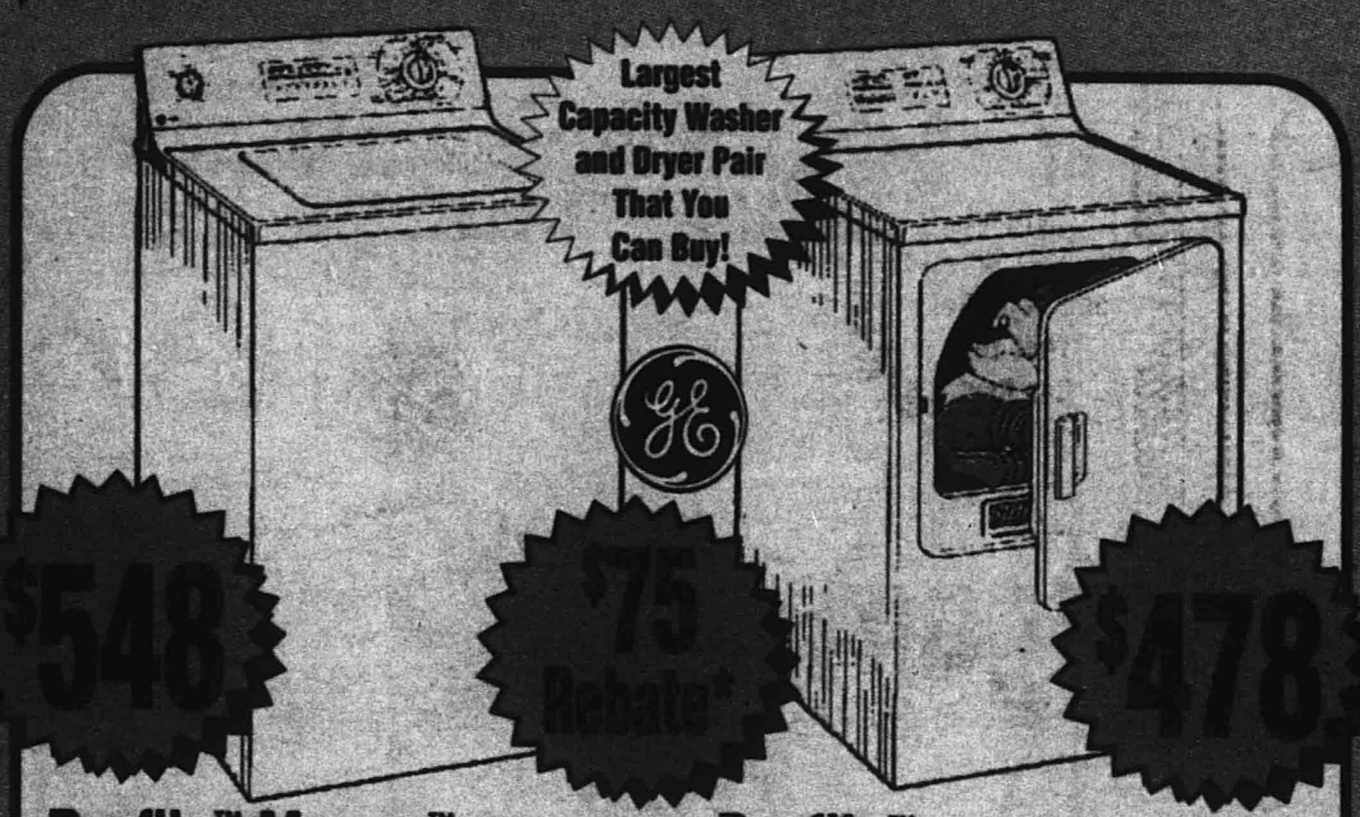

$598

$498

Profile™ Maxus™ Super Capacity Washer

Model WPSQ3120T
• 12 cycle heavy duty washer with exclusive AutoHandwash® cycle
• 3 wash/spin speed combinations
• Built-in bleach and fabric softener dispensers
• Lifetime basket warranty
*when purchased as a pair

Profile™ Extra Large Capacity Heavy Duty Dryer

Model DPSQ475ET*
• Optional Extra Care Cycle
• Deluxe end-of-cycle signal
• Profile™ QuietPackage insulation deadens noise
*GAS DRYER AVAILABLE AT EXTRA COST

$709

$25 Rebate

Profile™ Spacemaker Plus™ Over The Range Combination Oven

Model JVM290BV
• 750 watts, 1.0 cu. ft. oven capacity
• Cooks 4 ways - Microwave, convection, broil or combination cooking
• Electronic touch controls with clock

$499

$25 Rebate

Profile™ Spacemaker Plus™ Over The Range Microwave Oven

Model JVM260BV
• 850 watts, 1.1 cu. ft. capacity
• Sensor cooking controls
• Built-in 2-speed high capacity exhaust fan, cooktop light and night light
• Instant On controls
• Variable beeper volume control
Also available in white on white or almond on almond at extra cost

$1399

$50 Rebate

GE Profile™ Black on Black Range with Convection Oven

Model JBP95GV
• Spill proof cooktop design with halogen & ribbon heating elements
• Five-year cooktop warranty
• No Special cookware required
• Built-in thermometer
• Three oven shelves plus roasting rack
Also available in white on white or almond on almond

$499

$25 Rebate

QuickClean™ Radiant Range

Model JBP75GV
• Spill proof cooktop design
• No special cookware required
• Auto oven shut-off
• Big view black glass window
• 5-year cooktop warranty